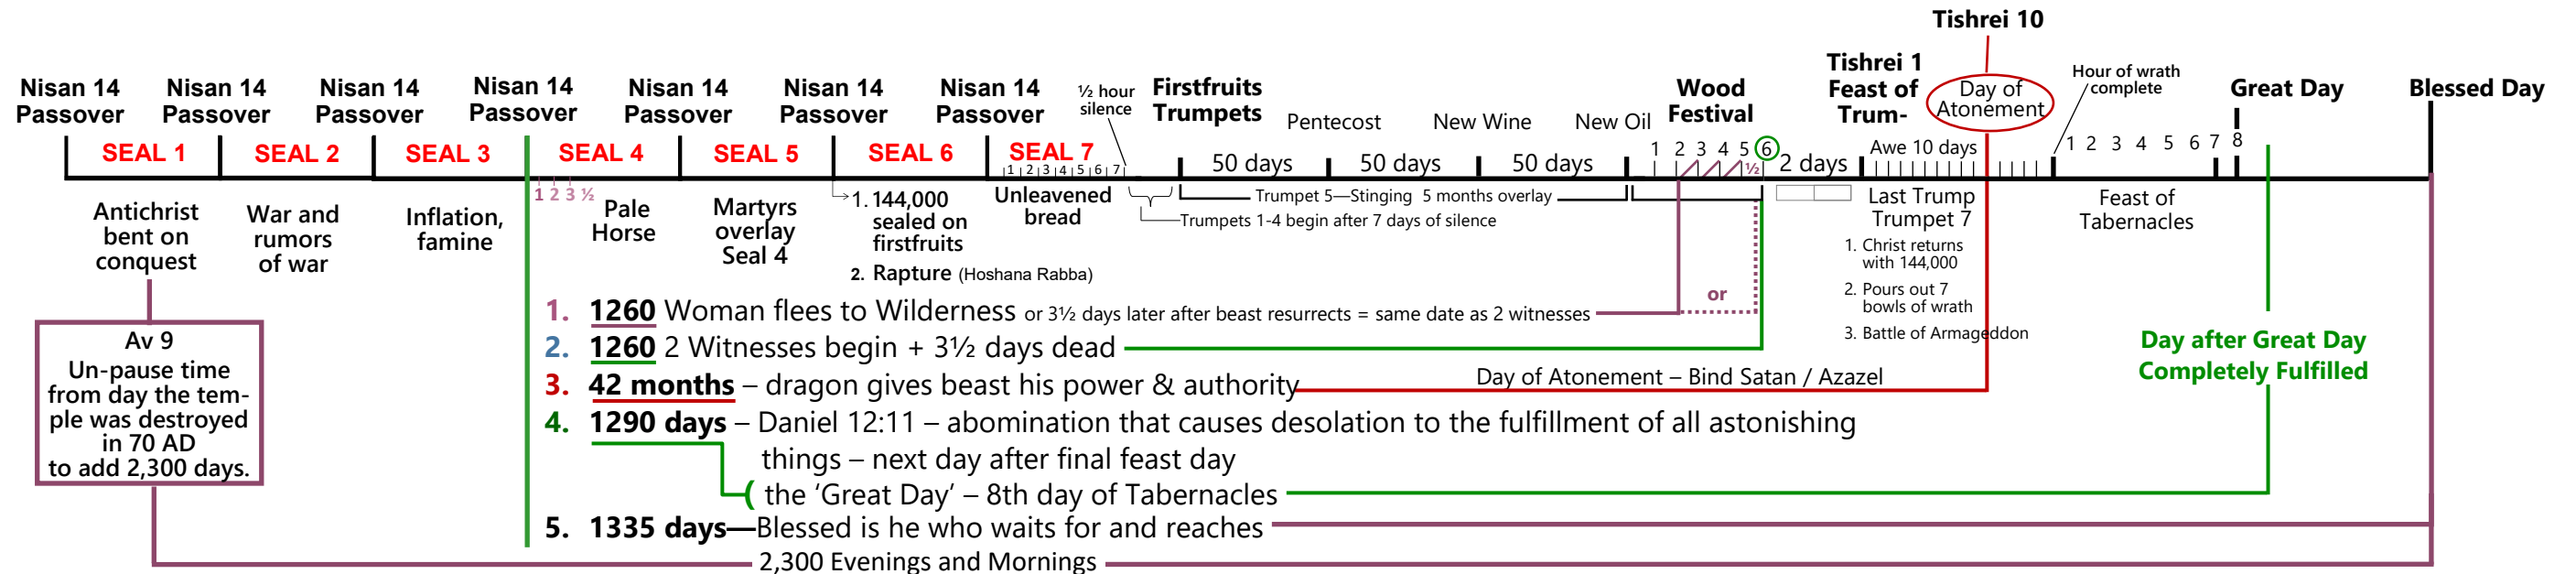

Seals Open on Passover Pattern

November 10, 2023 Version 1.3

- Dragon cast to earth
- Michael leaves (Daniel 12:1 restraining force leaves)
- Beast dies & resurrects – same as Christ
- Beast image set up (possibly on Pentecost?)
- Saints martyred who won't take the mark and worship the beast starts here
- Seal 4 = Day 4 Creation—Times/Moedim Appointed Time begins Great Tribulation (sun, moon, stars)
- Time, Times, ½ Time = 3½ years. Full moedim year + 2 more + only the moedim portion, not rest of year
- Time is "cut short" by 6 months
- ¼ population dies – - rider on the pale horse / death/hades • war • famine • plague • beast