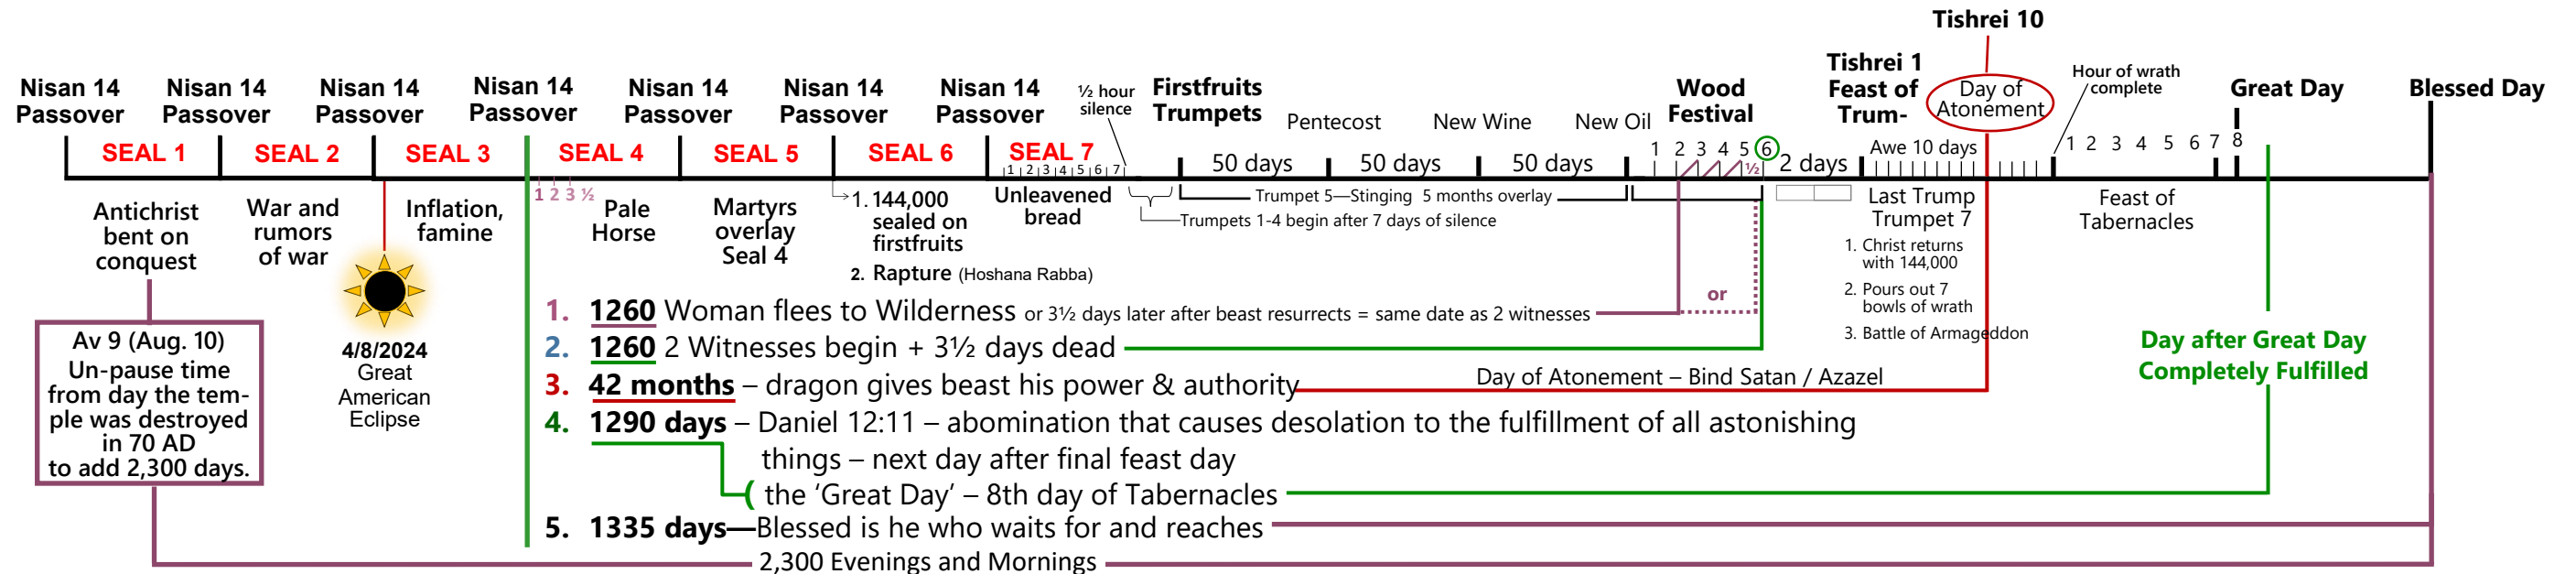

Seals Open on Passover Timeline

November 10, 2023 Version 1.2

- Dragon cast to earth
- Michael leaves (Daniel 12:1 restraining force leaves)
- Beast dies & resurrects – same as Christ
- Beast image set up (possibly on Pentecost?)
- Saints martyred who won't take the mark and worship the beast starts here
- Seal 4 = Day 4 Creation—Times/Moedim Appointed Time begins Great Tribulation (sun, moon, stars)
- Time, Times, ½ Time = 3½ years. Full moedim year + 2 more + only the moedim portion, not rest of year
- Time is "cut short" by 6 months
- ¼ population dies – - rider on the pale horse / death/hades • war • famine • plague • beast